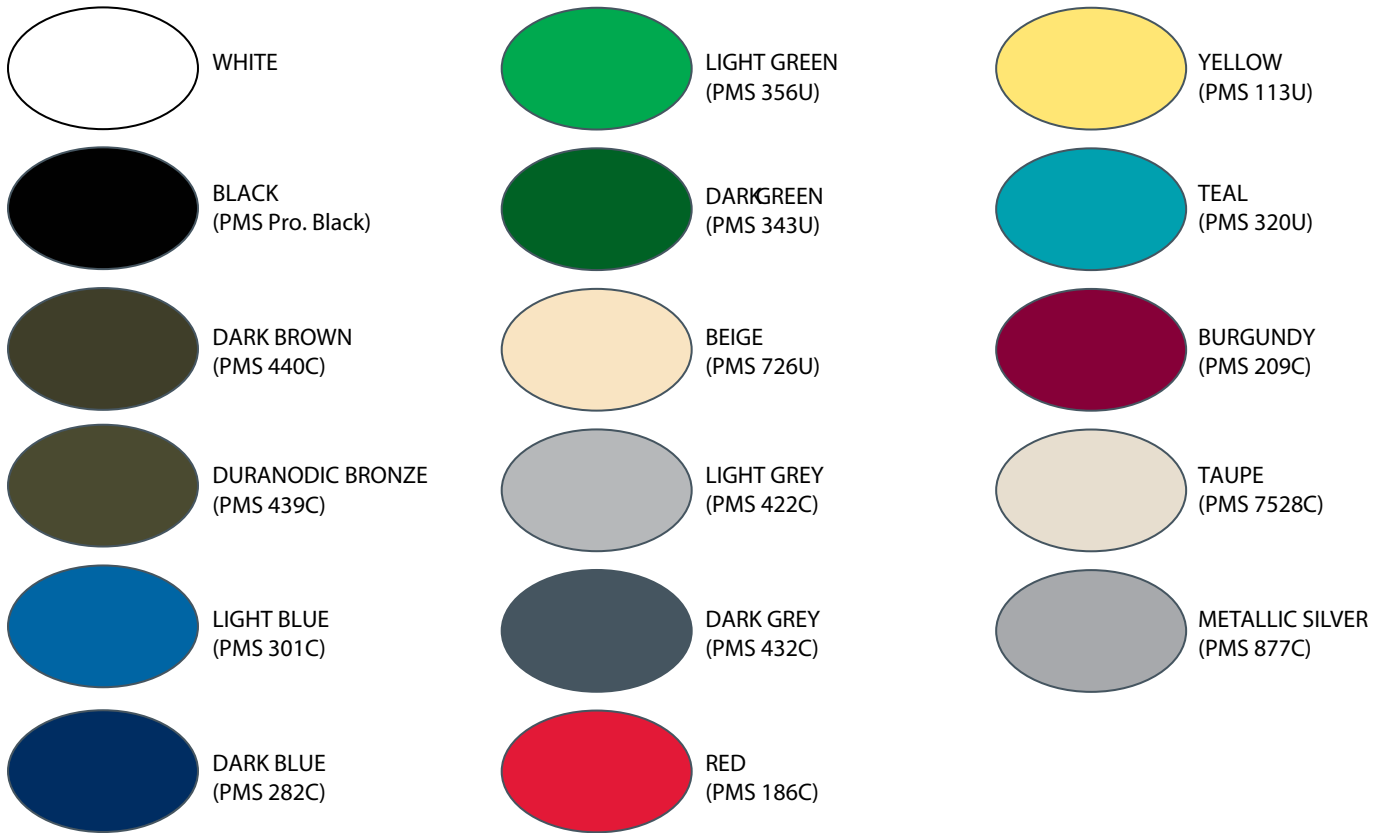

STANDARD ADA BRAILLE / INTERIOR SIGN BACKGROUND COLORS

STANDARD RAISED ADA BRAILLE TEXT & SYMBOL COLORS

*PLEASE NOTE: PRINTED COLORS MAY NOT MATCH ACTUAL PAINT COLORS. We can simulate actual colors as accurately as possible within commercial printing limitations. Types of light sources will alter the appearance of these colors. Paint shades may vary from substrate to substrate & whether the color is painted first surface or second surface.

*Custom Colors are also available. If you require a color not shown, we can match most any color. For custom colors, please send a color chip, color swatch or color requirements. Call for custom color matching charges.