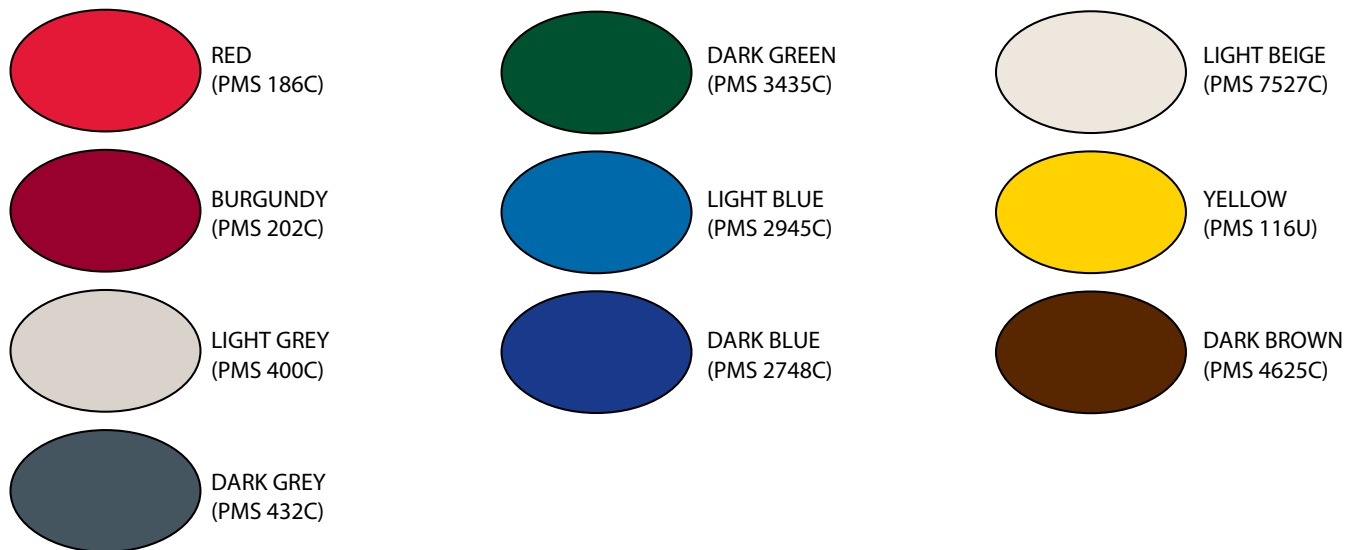

STANDARD ADA BRAILLE / INTERIOR SIGN BACKGROUND COLORS

STANDARD RAISED ADA BRAILLE TEXT & SYMBOL COLORS

*PLEASE NOTE: PRINTED COLORS MAY NOT MATCH ACTUAL PAINT COLORS. We can simulate actual colors as accurately as possible within commercial printing limitations. Types of light sources will alter the appearance of these colors. Paint shades may vary from substrate to substrate & whether the color is painted first surface or second surface.

*Custom Colors are also available. If you require a color not shown, we can match most any color. For custom colors, please send a color chip, color swatch or color requirements. Call for custom color matching charges.